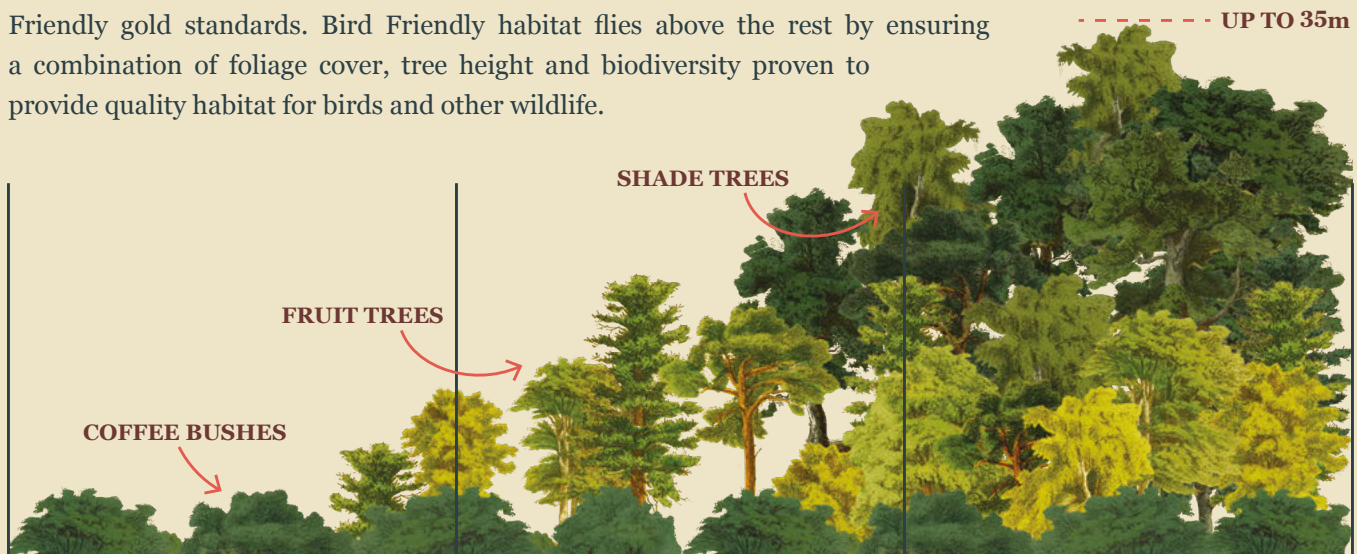

NOT ALL SHADE GROWN COFFEE IS EQUAL

No other eco-friendly seal or brand comes close to protecting biodiversity to Bird Friendly gold standards. Bird Friendly habitat flies above the rest by ensuring a combination of foliage cover, tree height and biodiversity proven to provide quality habitat for birds and other wildlife.