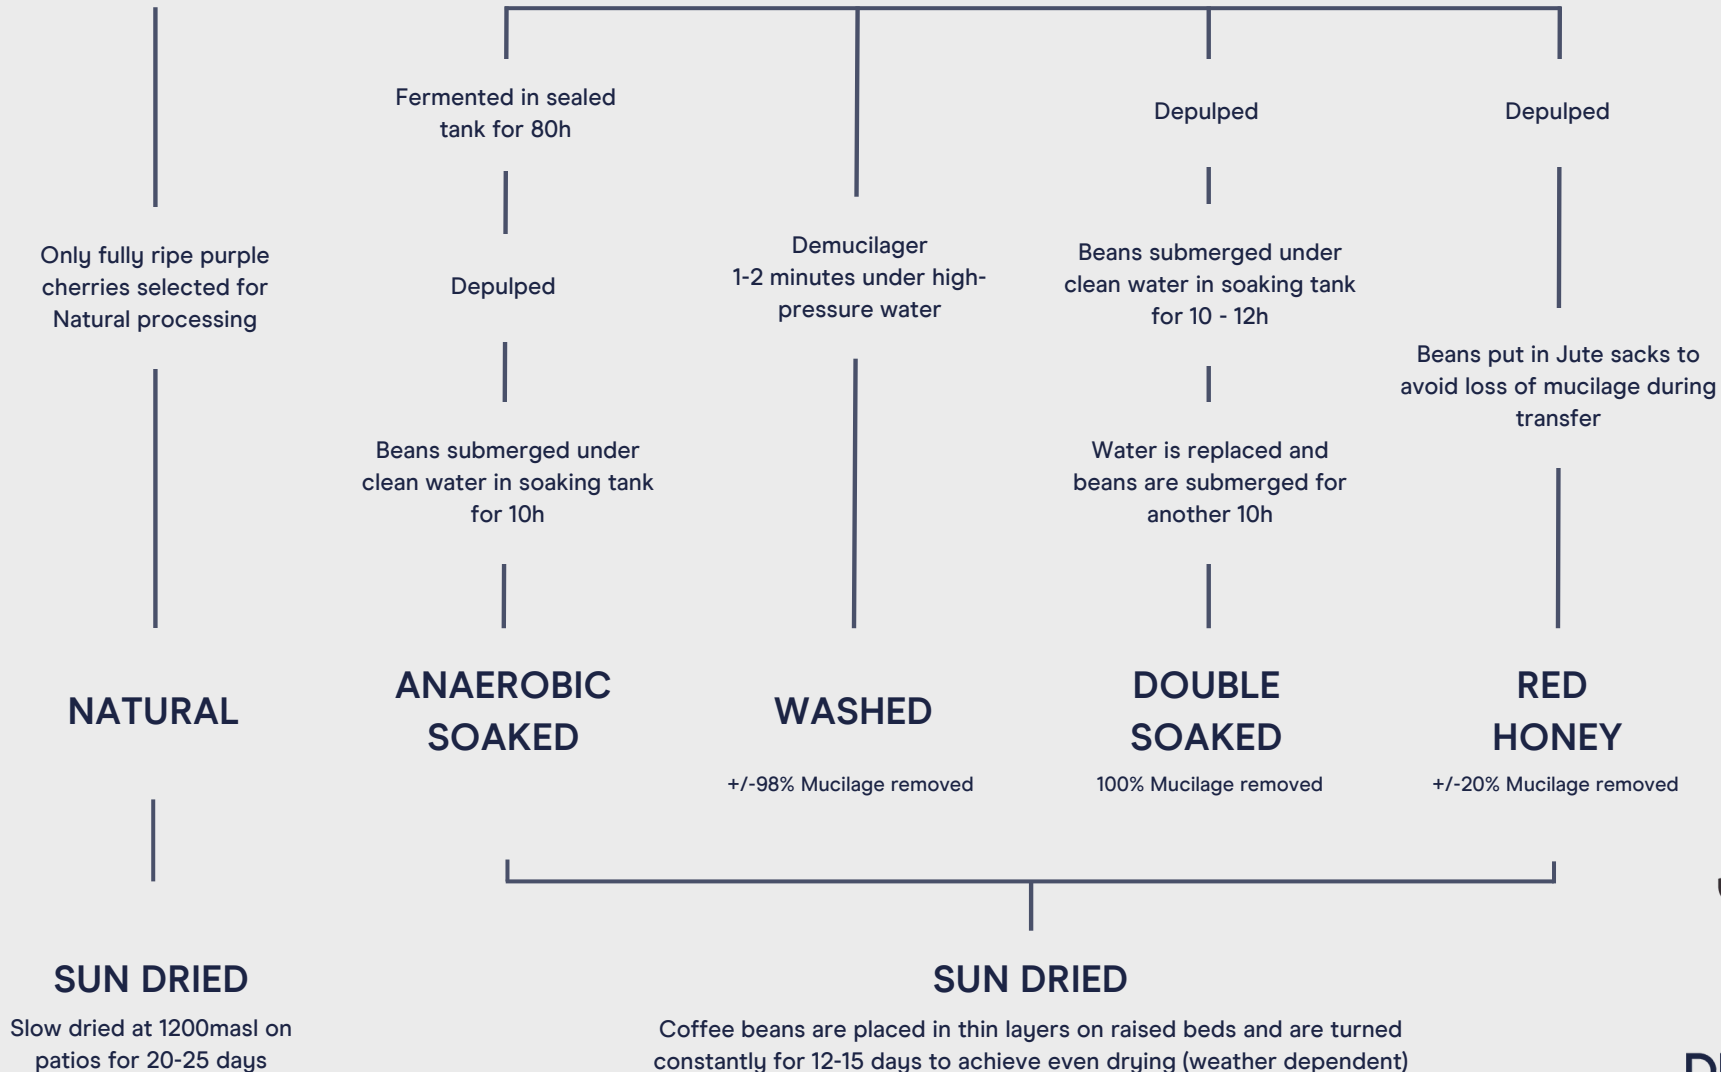

# LOS NOGALES PROCESSING GUIDE

## FULLY RIPE CHERRIES

## RIPE CHERRIES

Jasal

DRWakefield

EST. 1970